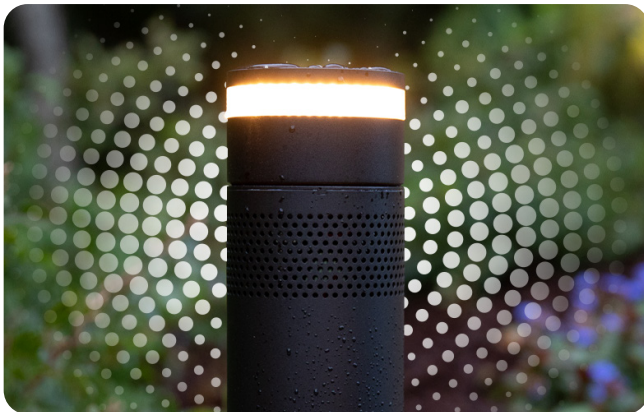

## Episode Radiance: Audio With Ambiance

The Episode Radiance is an all-in-one solution that unites audio and low voltage landscape lighting into a single, simple system.

### Single-Wire Installation

Simplify wiring with audio and lighting run on a single 2-conductor wire, with patent pending ACE Technology designed by Swarm.

### Mix & Match Solution

Easily combine speakers, lights, mounts and the Radiance subwoofer in an all-in-one system to configure the ideal solution for any need.

### A 360° Solution

You are no longer limited to putting speakers around the perimeter of your yard. The Radiance speakers (and lights) radiate in a 360-degree pattern giving you more flexibility in placement.