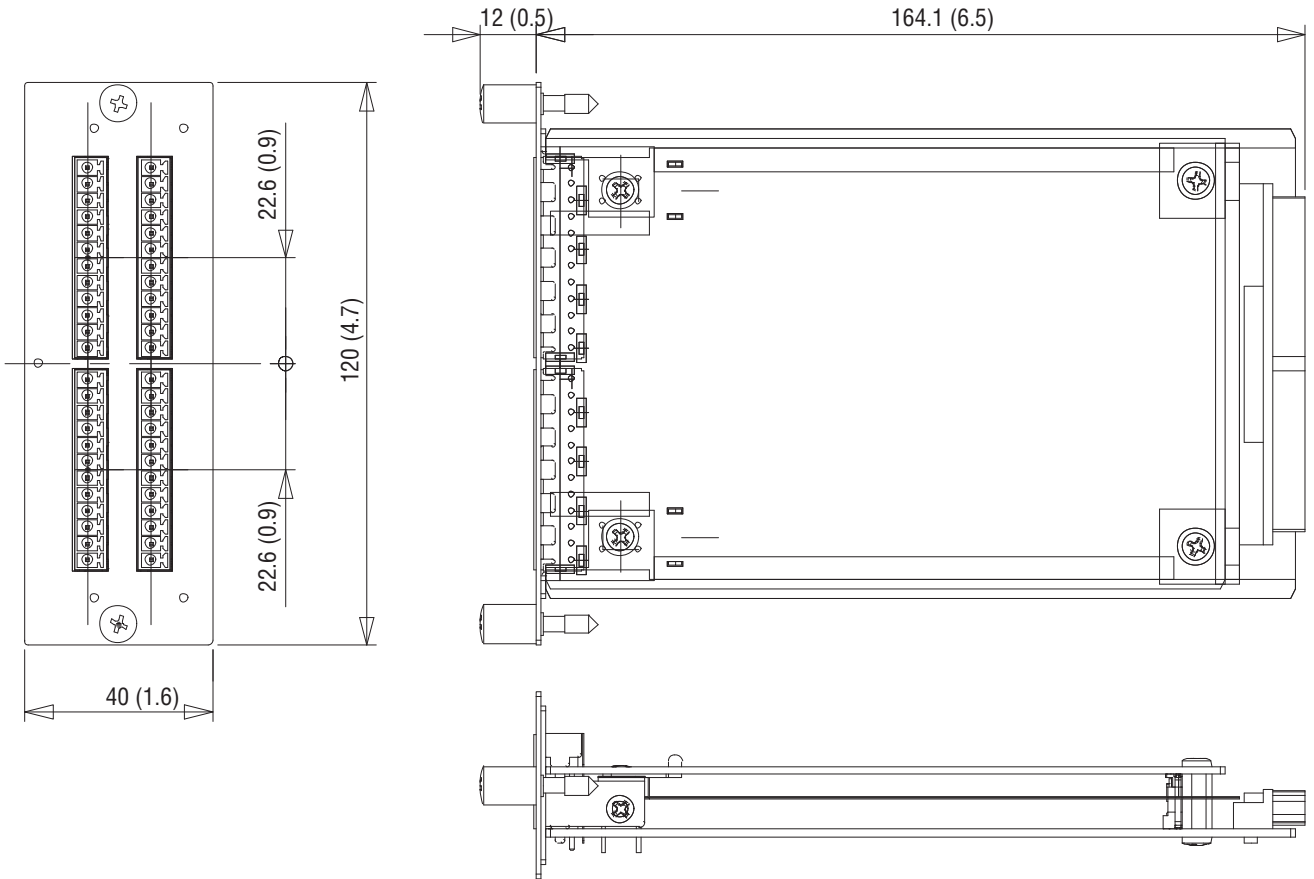

Dimensions

Unit: mm (inch)