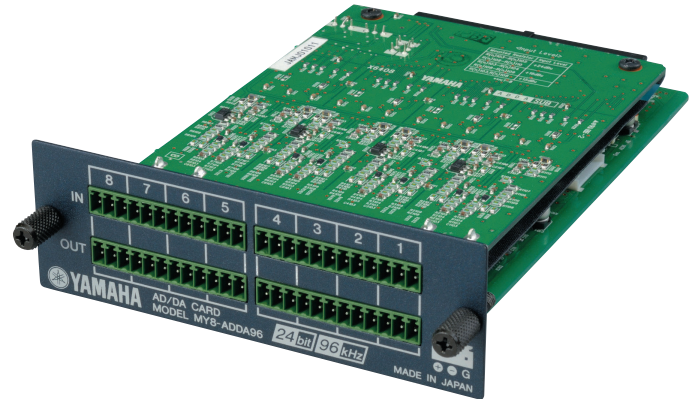

Overview

The Yamaha MY8-ADDA96 is an optional analog-to-digital input and digital-to-analog output card for compatible Yamaha digital mixing consoles and signal processors. It has eight analog inputs and eight analog outputs available via eight Euro block connectors.

Features

- 24bit resolution, 96kHz compatible 8-in/8-out analog audio interface
- EuroBlock connectors
- Max input/output level before clip: +24dBu
- Dimensions: 120mm x 40mm x 176mm (4.7" x 1.6" x 6.9")

Specifications

General Specifications

Channel Count	96kHz compatible 8IN / 8OUT
Format	Analog
Resolution	24bit
Connector	EuroBlock connectors (balanced)

Analog Input Characteristics

Input Terminals	Actual Load Impedance	For Use with Nominal	Input Level	Connector
			Max. before Clip	
In 1-8	10k Ω	600 Ω Lines	+24dBu (12.28V)	Euroblock (balanced)

Analog Output Characteristics

Output Terminals	Actual Source Impedance	For Use with Nominal	Output Level	Connector
			Max. before Clip	
Out 1-8	75 Ω	10k Ω Lines	+24dBu (12.28V)	Euroblock (balanced)

*1. In these specifications, when dBu represents are specific voltage, 0 dBu is referenced to 0.775 Vrms.